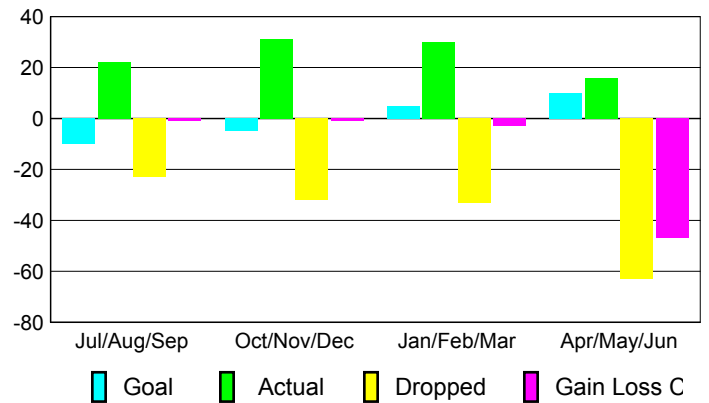

Membership Results 2008-2009

Goal, New, Dropped, Gain/Loss

Comparison of Membership Gain/Loss

Current Year Compared to the Previous Year