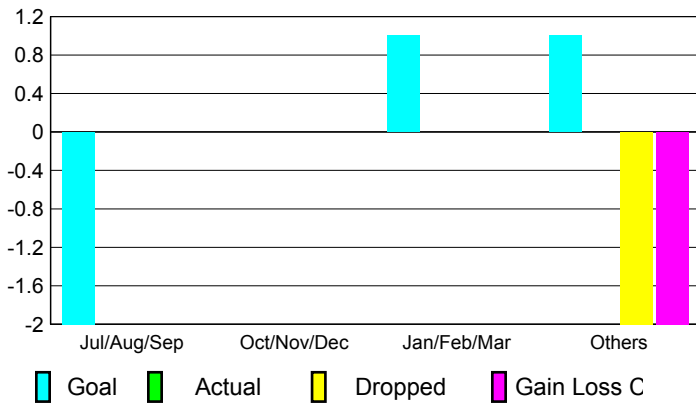

2008-2009 GMT Quarterly Report for District (or Undistricted) **District 107 B**

GMT: **JON BJARNI THORSTEINSSO**

Location: **FINLAND**

GMT CA: **4**

CLUBS

Club Results 2008-2009

Clubs 2007-2008

Month	New Club Goal	Actual New Clubs	Actual Dropped Clubs	Gain/Loss of Clubs	Gain/Loss of Clubs
Jul/Aug/Sep	-2	0	0	0	0
Oct/Nov/Dec	0	0	0	0	0
Jan/Feb/Mar	1	0	0	0	0
Apr/May/June	1	0	-2	-2	1
Totals	0	0	-2	-2	1

Club Results 2008-2009

Goal, New, Dropped, Gain/Loss

Comparison of Club Gain/Loss

Current Year Compared to the Previous Year

YTD Status Quo Clubs 2008-2009

Status Quo Clubs Compared to Status Quo Members

MEMBERSHIP

Membership Results 2008-2009

Membership 2007-2008

Month	Net Memb Goal	Actual New Memb	Actual Dropped Memb	Gain/Loss of Memb	Gain/Loss of Memb
Jul/Aug/Sep	-10	22	-23	-1	-10
Oct/Nov/Dec	-5	31	-32	-1	5
Jan/Feb/Mar	5	30	-33	-3	-2
Apr/May/June	10	16	-63	-47	4
Totals	0	99	-151	-52	-3